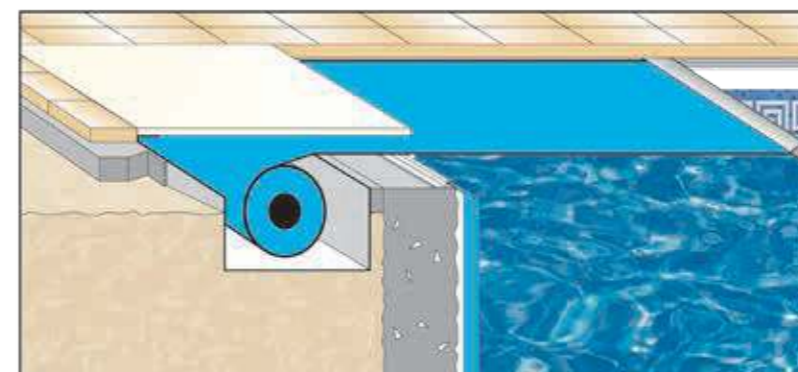

- It slides and closes easily in 1.5 – 2.5 minutes, depending on the pool size.
- The Mechanical system can cover and uncover the pool mechanically using the same handles.
- It fits perfectly most pool sizes and shapes.
- It can be installed underground or above ground.
- Maintenance free.
- It locks for safety.

Hooks Safety Covers

Cover yourselves with safety manual pool cover

Ways of Installation

Saratoga Safety Covers

Flush or Top/ Under

Under / Under

Top / Top

There are three ways of installing pool covers, adaptable to the shape and size of the pool.

The choice of the type of installation is totally up to you, according to your own taste and demands. The pool cover is designed to fit the specifications of your pool.

Be SAFE...and Save!

A perfect, custom fit for any size or shape!