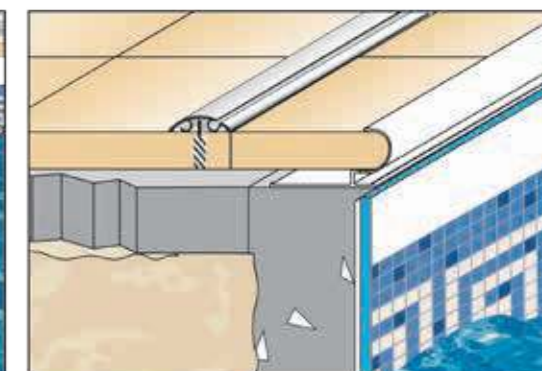

- It slides and closes easily in 1.5 – 2.5 minutes, depending on the pool size.
- The Mechanical system can cover and uncover the pool mechanically using the same handles.
- It fits perfectly most pool sizes and shapes.
- It can be installed underground or above ground.
- Maintenance free.
- It locks for safety.

Hooks Safety Covers

Cover yourselves with safety manual pool cover

Ways of Installation

Saratoga Safety Covers

Flush or Top/ Under

Under / Under

Top / Top

There are three ways of installing pool covers, adaptable to the shape and size of the pool.

The choice of the type of installation is totally up to you, according to your own taste and demands. The pool cover is designed to fit the specifications of your pool.

Be SAFE...and Save!

A perfect, custom fit for any size or shape!