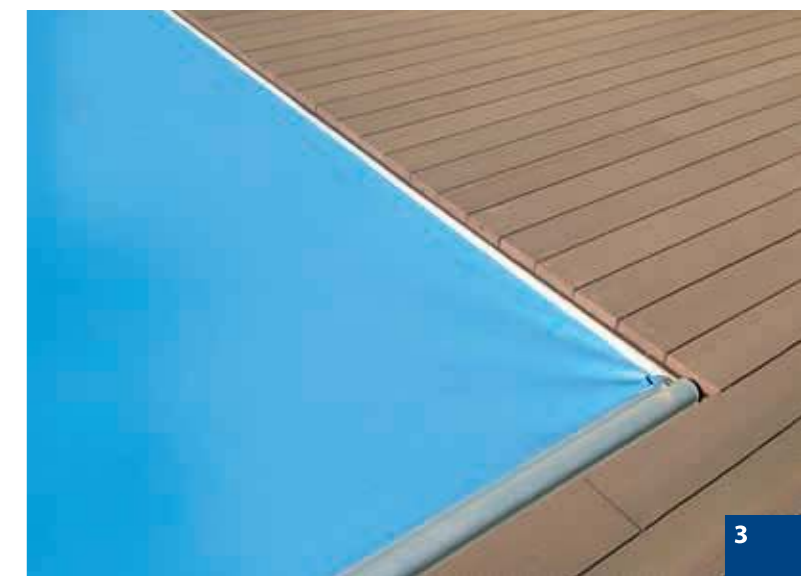

Automatic - Hydraulic

Top - Top

Automatic - Hydraulic

Under - Under

Why choose...

Saratoga Safety Covers

- Offer the cover of your choice: automatic, semi-automatic or manual
- Open and close easily and quickly.
- Protect children from pool related accidents
- Protect the pool linings
- Prevent water evaporation
- Save chemicals
- Limit pool cleaning

You have designed and built the pool of your dreams to enjoy moments of peace and relaxation. Your pool is a source of pleasure and fun for you, your family and friends. So don't waste time cleaning it. Enjoy your pool without worrying.

The SARATOGA Safety Covers are installed using high quality aluminum and stainless steel materials.

The canvas which is used is 650 gr/m² and Not 450 gr/m², which is used in other covers of the kind. High frequency welding machines with reinforcing band are used, giving the cover 10 - 20 times more endurance and weight resistance. The canvas is being polished so it can be cleaned easily without allowing debris to stick on it.

The use of sliders, instead of rollers, enables the cover to open and close easily and quickly. The automatic system is hydraulic and the electricity used for covering and uncovering the pool is installed away from the pool, ensuring the safety of those using it.

The new safety pool covers keep dirt, leaves and debris away from your pool. Simply close the cover whenever you don't use the pool, to keep it crystal-clear. The pool remains ready to swim at any time and you save money on chemicals. It also prevents the evaporation of water when the cover is on.