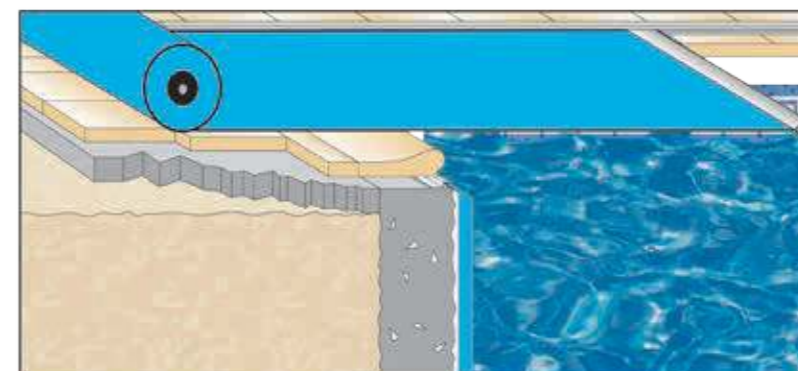

- It slides and closes easily in 1.5 – 2.5 minutes, depending on the pool size.
- The Mechanical system can cover and uncover the pool mechanically using the same handles.
- It fits perfectly most pool sizes and shapes.
- It can be installed underground or above ground.
- Maintenance free.
- It locks for safety.

Hooks Safety Covers

Cover yourselves with safety manual pool cover

Ways of Installation

Saratoga Safety Covers

Flush or Top/ Under

Under / Under

Top / Top

There are three ways of installing pool covers, adaptable to the shape and size of the pool.

The choice of the type of installation is totally up to you, according to your own taste and demands. The pool cover is designed to fit the specifications of your pool.

Be SAFE...and Save!

A perfect, custom fit for any size or shape!