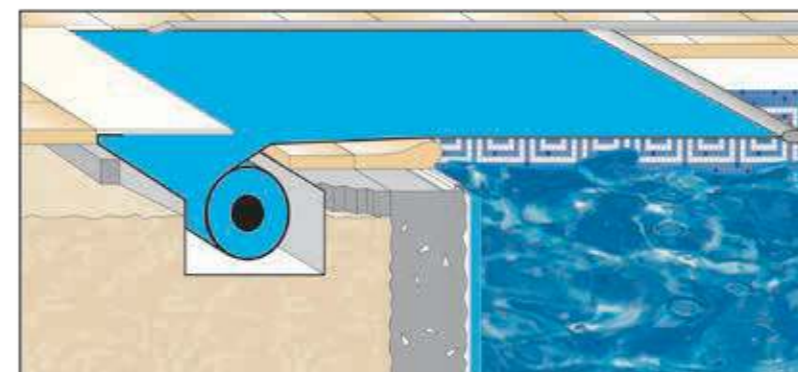

- It slides and closes easily in 1.5 – 2.5 minutes, depending on the pool size.
- The Mechanical system can cover and uncover the pool mechanically using the same handles.
- It fits perfectly most pool sizes and shapes.
- It can be installed underground or above ground.
- Maintenance free.
- It locks for safety.

Hooks Safety Covers

Cover yourselves with safety manual pool cover

Ways of Installation

Saratoga Safety Covers

Flush or Top/ Under

Under / Under

Top / Top

There are three ways of installing pool covers, adaptable to the shape and size of the pool.

The choice of the type of installation is totally up to you, according to your own taste and demands. The pool cover is designed to fit the specifications of your pool.

Be SAFE...and Save!

A perfect, custom fit for any size or shape!