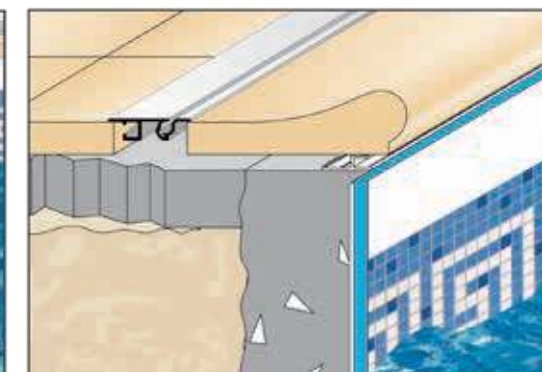

The SARATOGA Safety Covers are installed using high quality aluminum and stainless steel materials.

The canvas which is used is 650 gr/m² and Not 450 gr/m², which is used in other covers of the kind. High frequency welding machines with reinforcing band are used, giving the cover 10 - 20 times more endurance and weight resistance. The canvas is being polished so it can be cleaned easily without allowing debris to stick on it.

- It slides and closes easily in 1.5 – 2.5 minutes, depending on the pool size.
- The Mechanical system can cover and uncover the pool mechanically using the same handles.
- It fits perfectly most pool sizes and shapes.
- It can be installed underground or above ground.
- Maintenance free.
- It locks for safety.

Hooks Safety Covers

Cover yourselves with safety manual pool cover

Ways of Installation

Saratoga Safety Covers

Flush or Top/ Under

Under / Under

Top / Top

There are three ways of installing pool covers, adaptable to the shape and size of the pool.

The choice of the type of installation is totally up to you, according to your own taste and demands. The pool cover is designed to fit the specifications of your pool.

Be SAFE...and Save!

A perfect, custom fit for any size or shape!