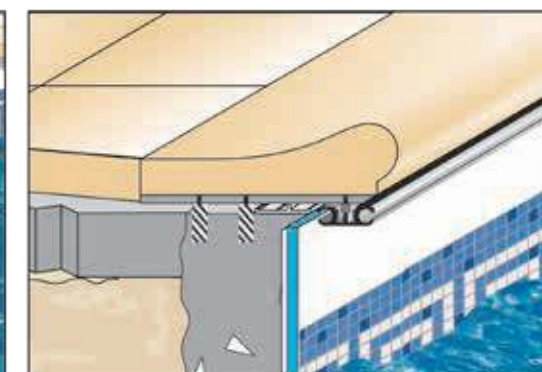

- It slides and closes easily in 1.5 – 2.5 minutes, depending on the pool size.
- The Mechanical system can cover and uncover the pool mechanically using the same handles.
- It fits perfectly most pool sizes and shapes.
- It can be installed underground or above ground.
- Maintenance free.
- It locks for safety.

Hooks Safety Covers

Cover yourselves with safety manual pool cover

Ways of Installation

Saratoga Safety Covers

Flush or Top/ Under

Under / Under

Top / Top

There are three ways of installing pool covers, adaptable to the shape and size of the pool.

The choice of the type of installation is totally up to you, according to your own taste and demands. The pool cover is designed to fit the specifications of your pool.

Be SAFE...and Save!

A perfect, custom fit for any size or shape!